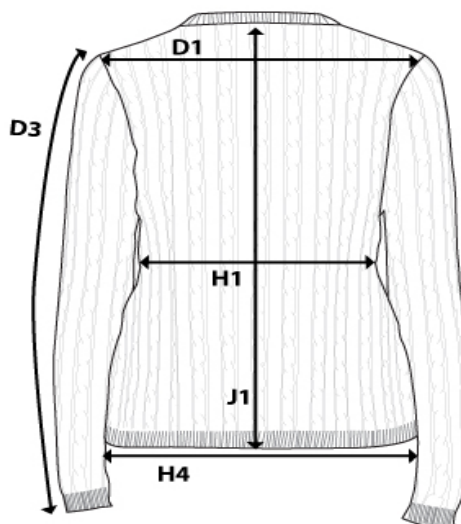

**SIZE AND FIT: WINSTON**

**WINSTON MENS**

| Measurement (in cm)            | Diagram | S  | M  | L  | XL | XXL | 3XL | 4XL |
|--------------------------------|---------|----|----|----|----|-----|-----|-----|
| SHOULDER TO SHOULDER           | D1      | 40 | 42 | 44 | 46 | 48  | 50  | 52  |
| CHEST WIDTH at armhole         | H1      | 49 | 52 | 55 | 58 | 61  | 64  | 67  |
| BOTTOM WIDTH - RIB BOTTOM EDGE | H4      | 38 | 41 | 44 | 47 | 50  | 53  | 56  |
| FULL LENGTH at centre back     | J1      | 67 | 69 | 71 | 73 | 75  | 77  | 79  |
| FULL LENGTH at centre back     | J1      | 67 | 69 | 71 | 73 | 75  | 77  | 79  |

**WINSTON LADIES**

| Measurement (in cm)            | Diagram | XS   | S    | M    | L    | XL   | XXL  |
|--------------------------------|---------|------|------|------|------|------|------|
| SHOULDER TO SHOULDER           | D1      | 31,5 | 33,5 | 35,5 | 37,5 | 39,5 | 41,5 |
| SLEEVE LENGTH                  | D3      | 62,5 | 63,5 | 64,5 | 65,5 | 66,5 | 67,5 |
| CHEST WIDTH at armhole         | H1      | 40   | 43   | 46   | 49   | 52   | 55   |
| WAIST                          | H2      | 36,5 | 39,5 | 42,5 | 45,5 | 48,5 | 51,5 |
| BOTTOM WIDTH - RIB BOTTOM EDGE | H4      | 35   | 38   | 41   | 44   | 47   | 50   |
| FULL LENGTH at centre back     | J1      | 59   | 61   | 63   | 65   | 67   | 69   |
| NECKLINE CF TO CF              | K6      | 36   | 37   | 38   | 39   | 40   | 41   |