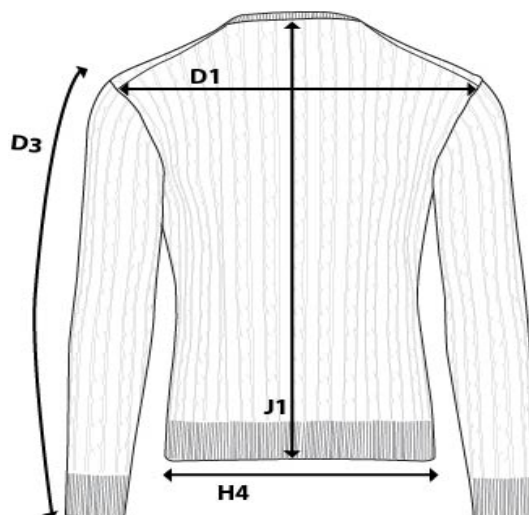

**SIZE AND FIT: WINSTON**

**WINSTON MENS**

| Measurement (in cm)            | Diagram | S  | M  | L  | XL | XXL | 3XL | 4XL |
|--------------------------------|---------|----|----|----|----|-----|-----|-----|
| SHOULDER TO SHOULDER           | D1      | 40 | 42 | 44 | 46 | 48  | 50  | 52  |
| CHEST WIDTH at armhole         | H1      | 49 | 52 | 55 | 58 | 61  | 64  | 67  |
| BOTTOM WIDTH - RIB BOTTOM EDGE | H4      | 38 | 41 | 44 | 47 | 50  | 53  | 56  |
| FULL LENGTH at centre back     | J1      | 67 | 69 | 71 | 73 | 75  | 77  | 79  |
| FULL LENGTH at centre back     | J1      | 67 | 69 | 71 | 73 | 75  | 77  | 79  |

**WINSTON LADIES**

| Measurement (in cm)            | Diagram | XS   | S    | M    | L    | XL   | XXL  |
|--------------------------------|---------|------|------|------|------|------|------|
| SHOULDER TO SHOULDER           | D1      | 31,5 | 33,5 | 35,5 | 37,5 | 39,5 | 41,5 |
| SLEEVE LENGTH                  | D3      | 62,5 | 63,5 | 64,5 | 65,5 | 66,5 | 67,5 |
| CHEST WIDTH at armhole         | H1      | 40   | 43   | 46   | 49   | 52   | 55   |
| WAIST                          | H2      | 36,5 | 39,5 | 42,5 | 45,5 | 48,5 | 51,5 |
| BOTTOM WIDTH - RIB BOTTOM EDGE | H4      | 35   | 38   | 41   | 44   | 47   | 50   |
| FULL LENGTH at centre back     | J1      | 59   | 61   | 63   | 65   | 67   | 69   |
| NECKLINE CF TO CF              | K6      | 36   | 37   | 38   | 39   | 40   | 41   |