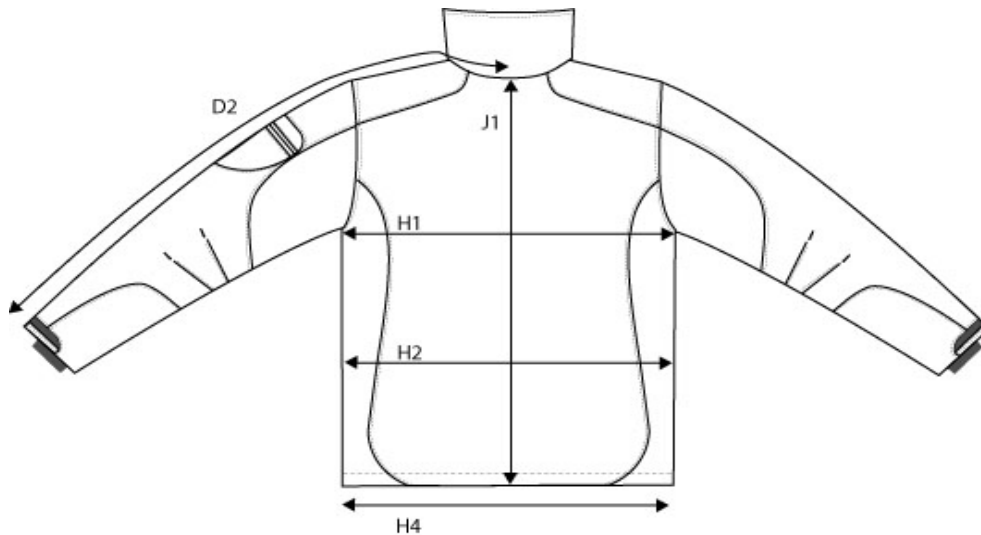

SIZE AND FIT: PROVIDENCE

PROVIDENCE MENS

Measurement (in cm)	Diagram	S	M	L	XL	XXL	3XL	4XL
Sleeve Length	D2	89	92,5	96	99,5	103	106,5	106,5
Chest Width	H1	55	58	61	64	67	70	73
Waist	H2	54	57	60	63	66	69	72
Bottom Width	H4	53	56	59	62	65	68	71
Full Length	J1	65	68	71	74	77	80	80

PROVIDENCE LADIES

Measurement (in cm)	Diagram	XS	S	M	L	XL	XXL
Sleeve Length	D2	80	82	84	86	88	90
Chest Width	H1	47	50	53	56	59	62
Waist	H2	42	45	48	51	54	57
Bottom Width	H4	47	50	53	56	59	62
Full Length	J1	61	63	65	67	69	71