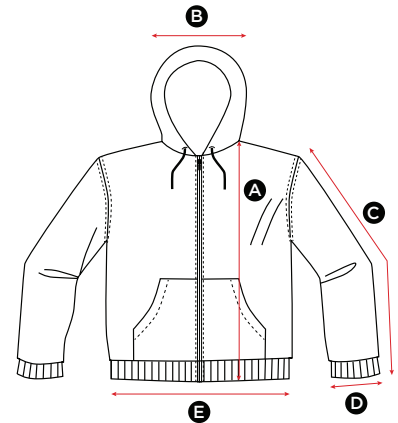

SG29 Men's Full Zip Hoodie 293.52

MEASUREMENTS	S	M	L	XL	2XL	3XL	4XL	5XL
A Length	68.5	71	73.5	76	78.5	81	83.5	86
B Back neck opening	20.5	21	21.5	22	22.5	23	24	25
C Sleeve length	63.5	65	66.5	68	68	69.5	71.5	73.5
D Sleeve width opening	10.5	10.5	10.5	11.5	11.5	11.5	12	12
E Bottom hem opening	39.5	43	46.5	50	53.5	57	63	68

in cm

All measurements are within industry standard tolerances and are product dependent.

SG29F Ladies' Full Zip Hoodie 251.52

MEASUREMENTS	XS	S	M	L	XL	2XL
A Length	59.5	62	64.5	67	69.5	72
B Back neck opening	20.5	21	21.5	22	22.5	23
C Sleeve length	57.5	59	60.5	63	63.5	65
D Sleeve width opening	8	8	8	9	9	9
E Bottom hem opening	38	42	45	48	51	54

in cm

All measurements are within industry standard tolerances and are product dependent.

SG29K Kids' Full Zip Hoodie 298.52

MEASUREMENTS	(Years) 3-4	5-6	7-8	9-10	11-12
	(CM)104	116	128	140	152
A Length	45	49	54	57	62
B Back neck opening	21	22	24	25	26
C Sleeve length	37	39	41	48.5	51.5
D Sleeve width opening	6.5	6.5	6.5	7	7
E Bottom hem opening	31	33	35	37	39

in cm

All measurements are within industry standard tolerances and are product dependent.

SG29 Men's Full Zip Hoodie 293.52

GRÖßE	S	M	L	XL	2XL	3XL	4XL	5XL
A Länge	68.5	71	73.5	76	78.5	81	83.5	86
B Halsausschnitt hinten	20.5	21	21.5	22	22.5	23	24	25
C Ärmellänge	63.5	65	66.5	68	68	69.5	71.5	73.5
D Weite der Ärmelöffnung	10.5	10.5	10.5	11.5	11.5	11.5	12	12
E Bundöffnung	39.5	43	46.5	50	53.5	57	63	68