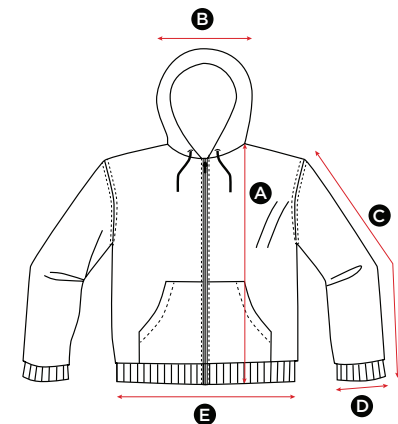

SG29 Men's Full Zip Hoodie 293.52

MEASUREMENTS	S	M	L	XL	2XL	3XL	4XL	5XL
A Length	68.5	71	73.5	76	78.5	81	83.5	86
B Back neck opening	20.5	21	21.5	22	22.5	23	24	25
C Sleeve length	63.5	65	66.5	68	68	69.5	71.5	73.5
D Sleeve width opening	10.5	10.5	10.5	11.5	11.5	11.5	12	12
E Bottom hem opening	39.5	43	46.5	50	53.5	57	63	68

in cm

All measurements are within industry standard tolerances and are product dependent.

SG29F Ladies' Full Zip Hoodie 251.52

MEASUREMENTS	XS	S	M	L	XL	2XL
A Length	59.5	62	64.5	67	69.5	72
B Back neck opening	20.5	21	21.5	22	22.5	23
C Sleeve length	57.5	59	60.5	63	63.5	65
D Sleeve width opening	8	8	8	9	9	9
E Bottom hem opening	38	42	45	48	51	54

in cm

All measurements are within industry standard tolerances and are product dependent.

SG29K Kids' Full Zip Hoodie 298.52

MEASUREMENTS	(Years) 3-4	5-6	7-8	9-10	11-12
	(CM)104	116	128	140	152
A Length	45	49	54	57	62
B Back neck opening	21	22	24	25	26
C Sleeve length	37	39	41	48.5	51.5
D Sleeve width opening	6.5	6.5	6.5	7	7
E Bottom hem opening	31	33	35	37	39

in cm

All measurements are within industry standard tolerances and are product dependent.

SG29 Men's Full Zip Hoodie 293.52

GRÖßE	S	M	L	XL	2XL	3XL	4XL	5XL
A Länge	68.5	71	73.5	76	78.5	81	83.5	86
B Halsausschnitt hinten	20.5	21	21.5	22	22.5	23	24	25
C Ärmellänge	63.5	65	66.5	68	68	69.5	71.5	73.5
D Weite der Ärmelöffnung	10.5	10.5	10.5	11.5	11.5	11.5	12	12
E Bundöffnung	39.5	43	46.5	50	53.5	57	63	68